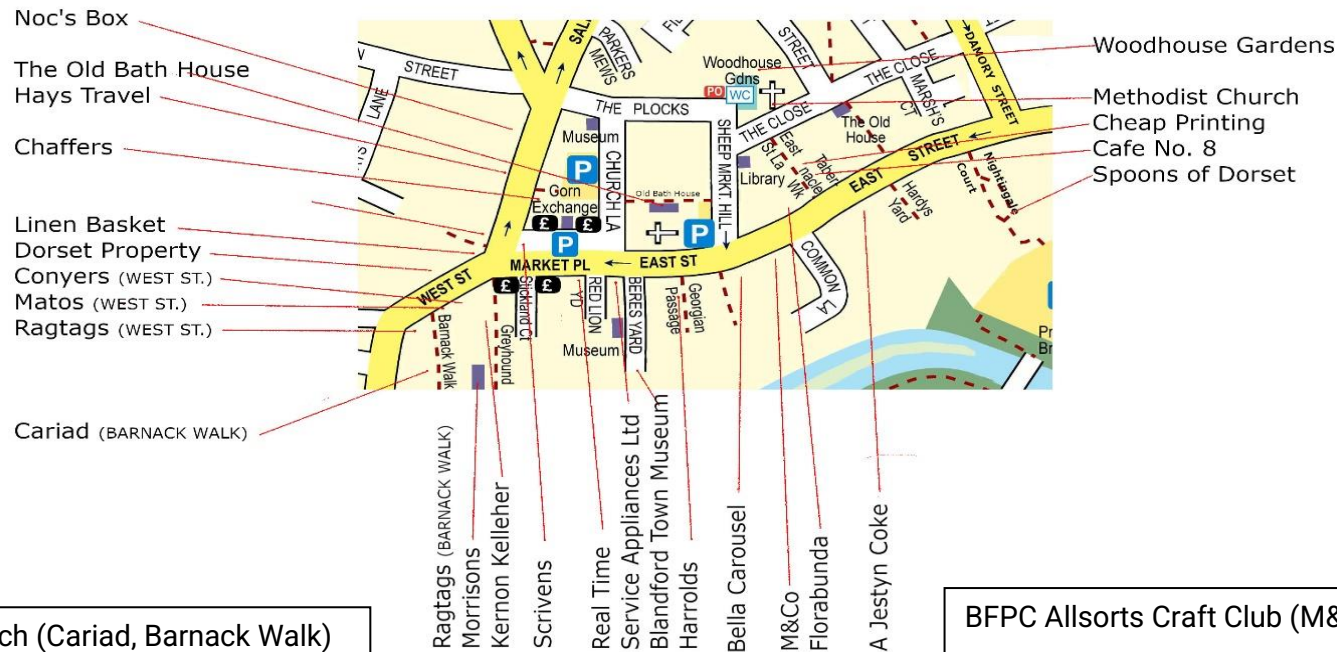

Blandford Food Bank

Blandford Evening WI
(Noc's Box)

Guides and Brownies
(Hays Travel)

Castleman House
(Chaffers)

Blandford Fashion
Museum (Scrivens)

The Community Kitchen
(Linen Basket)

The Orchard, Bryanston
Knighton House (Dorset
Property)

Sew Jessali (Conyers)

The Big Church Project
(Matos)

Milldown CE Academy
(Ragtags West St.
Window)

Blandford United Reformed Church (Cariad, Barnack Walk)

Scouts (Ragtags, Barnack Walk Window)

Blandford Museum Victorian Garden Club (Kernon and Kelleher, Barnack Walk)

Dementia Care (Kernon Kelleher, Barnack Walk)

Blandford Parish Church Christmas Tree Trail

Blandford Forum
Town Council
(Woodhouse Gardens
Pavilion)

Methodist Church

Mothers' Union (Cheap
Printing, Tabernacle
Walk)

Simply Sew
(Café No. 8,
Tabernacle Walk)

Spoons of Dorset
(Nightingale Court)

Blandford Evangelical
Church (A Jestyn
Coke)

Larksleas
(Florabunda)

BFPC Allsorts Craft Club (M&Co)

Blandford Catholic Church (Bella Carousel)